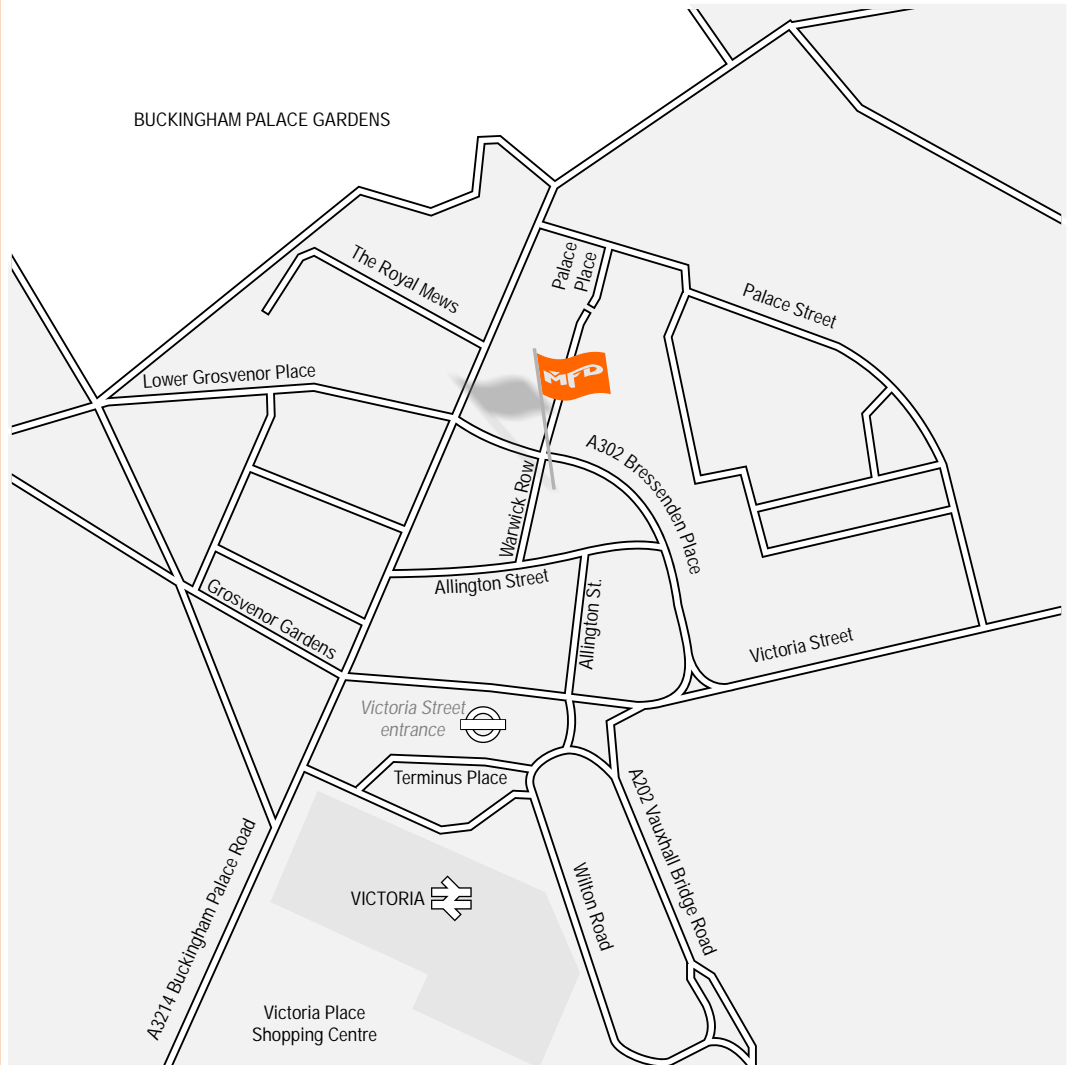

MFD SECURITY
1 Warwick Row
Victoria
London SW1E 5ER

t. +44(0)20 7808 7576
e. mail@mfdgroup.co.uk
w. www.mfdgroup.co.uk

Directions:

Arrival by train and/or tube is highly recommended as parking on site at Warwick Row is strictly limited and must be pre-booked by special arrangement.

The nearest underground station is Victoria, served by both the Victoria Line and the District & Circle Line. A short underpass connects the tube station to Victoria Mainline Station at the terminus of the Southern and Southeastern Railways.

Leaving the station by the Victoria Street entrance, cross Victoria Street and walk north along Allington Street, following round to the west and Warwick Row is on the right.

All visitors should report to the main reception.